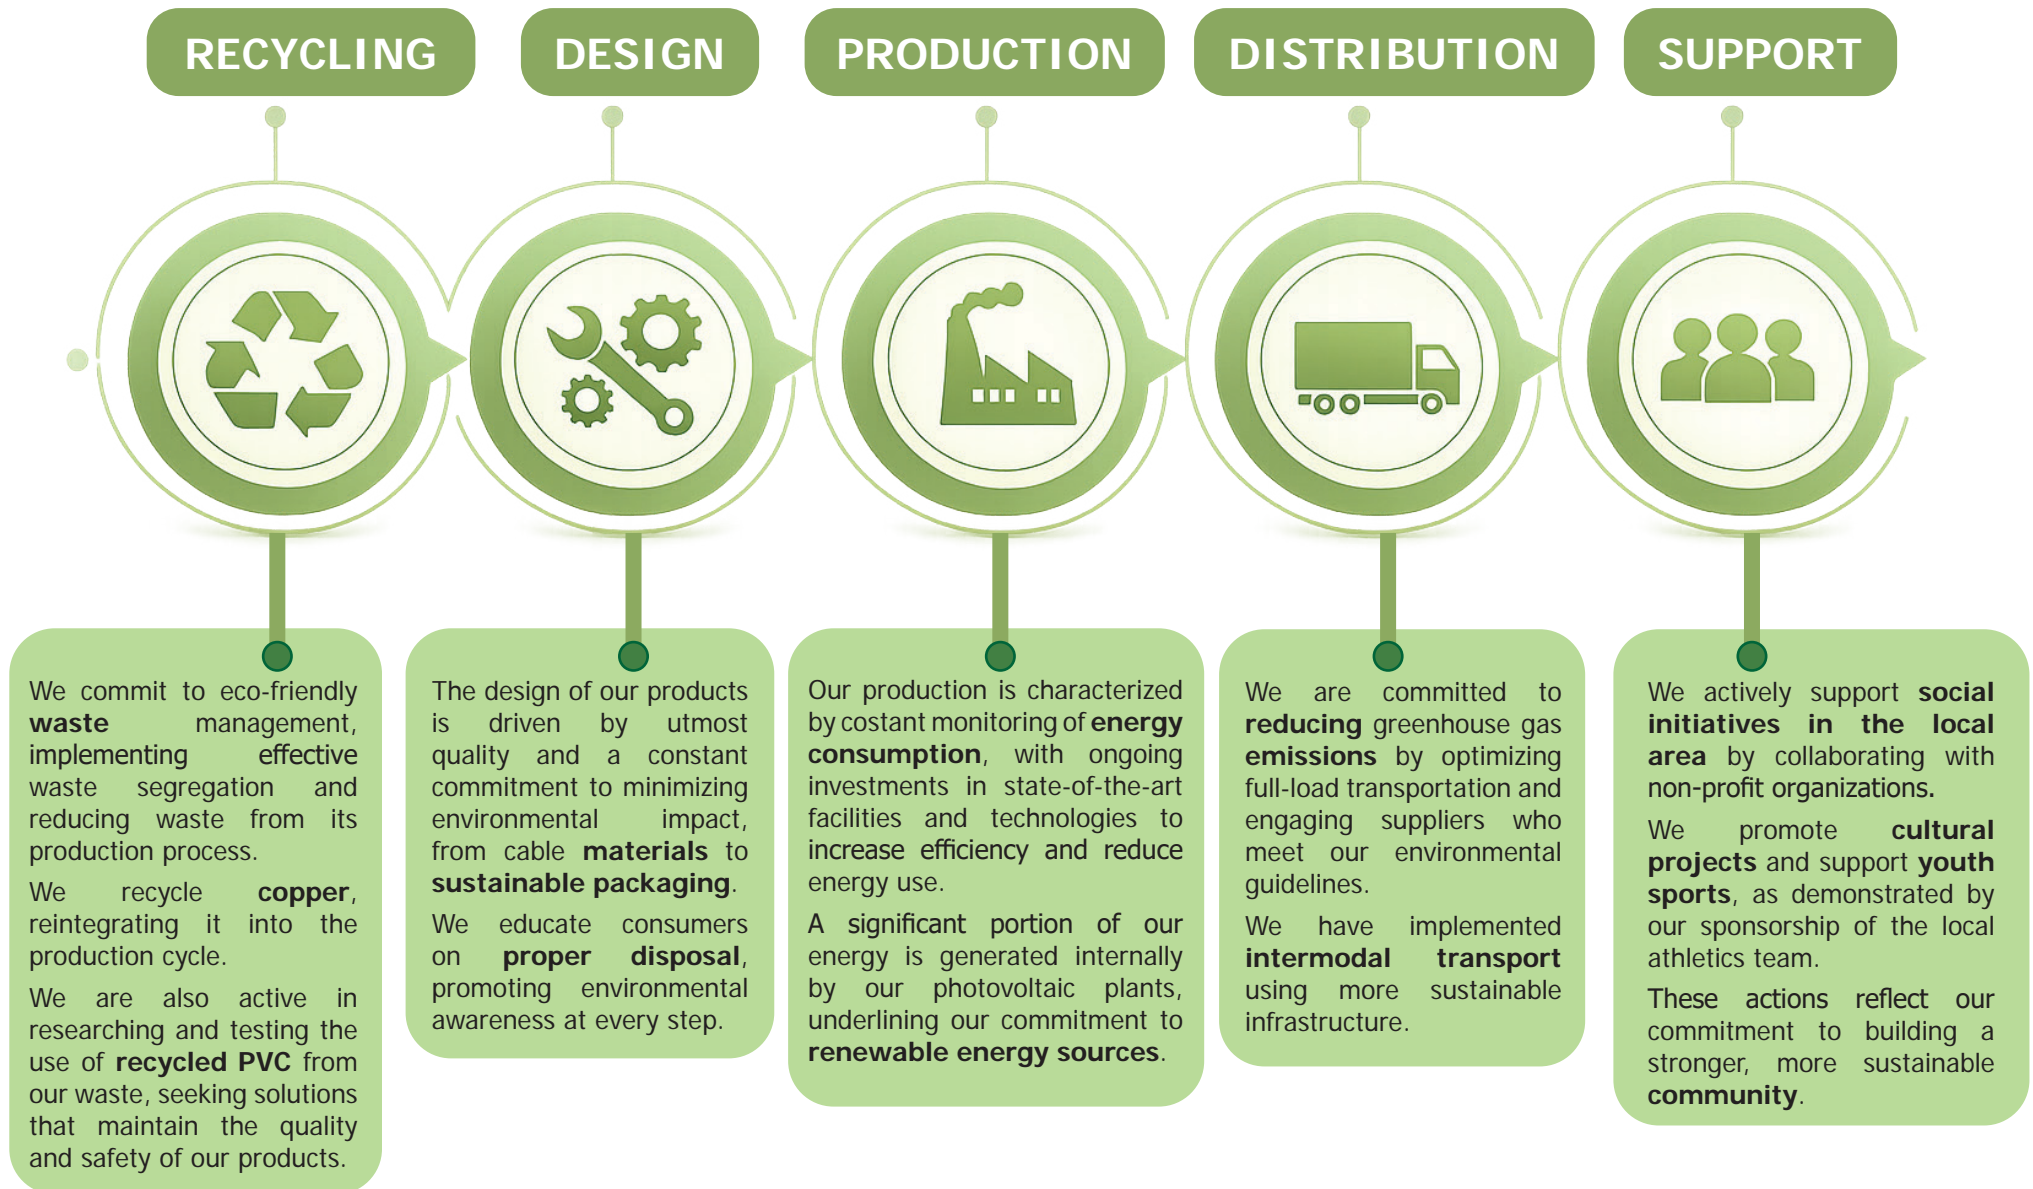

ICEL: Cables connecting the world
Copper, Quality and Safety serving
People and the Environment

MISSION

Icel produces cutting-edge cables for energy and connectivity, essential for vital infrastructures such as hospitals, schools, and houses.

SOLAR INSTALLATIONS

CAR CHARGING

TUNNELS, STATIONS

INDUSTRIES

ALARM SYSTEMS

SUSTAINABILITY

ICEL: Cables connecting the world
Copper, Quality and Safety serving People and the Environment.

NRG  **CABLES**